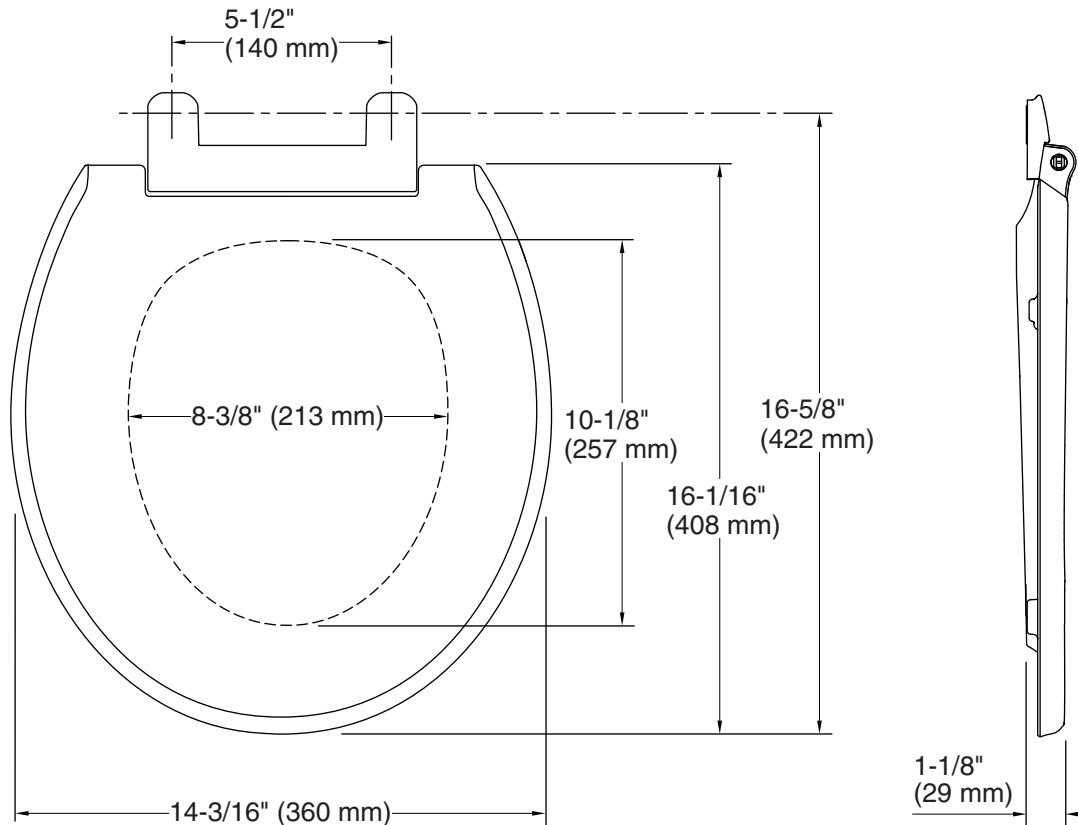

Technical Information

All product dimensions are nominal.

Seat shape type: Round-front
 Seat front type: Closed-front
 Seat-mounting holes: 5-1/2" (140 mm)

Notes

Install this product according to the installation guide.